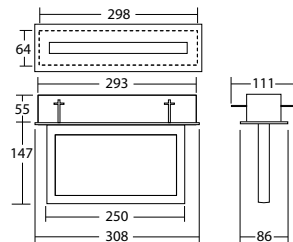

230V

SNP 1116.2 E Edge lights

J/SV

For connection to JOKER-central battery systems

High quality LED edge lights made of brushed stainless steel. Homogeneous illumination of the frameless, free hanging 20 mm acrylic legend panel by state-of-the-art LED technology.

Technical data

viewing distance:	22 m	Nominal current DC:	17 mA
Material:	stainless steel brushed	Apparent power:	4,5 VA
Illuminant:	12 x 0,1W LED-module	Inrush current:	8 A / 50 µs
Nominal voltage AC:	230V ±10% 50/60 Hz	Protection class:	I
Nominal voltage DC:	176 - 264 V	Input terminals:	2.5mm² feed through wiring
Nominal current AC:	20 mA	Temperature ta:	-15...+40 °C

Articles

SNP 1116.2 E LED J/SV

Colors	stainless steel
Art. no.	101241021

recessed ceiling mounting

Light colour: 6500 K

Protection category: IP20

recessed box for concrete ceiling inst.

Art. no. 100922436