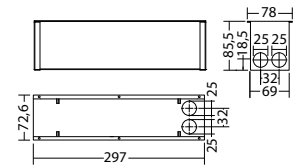

recessed box for concrete ceiling inst.

Art. no. 100922436