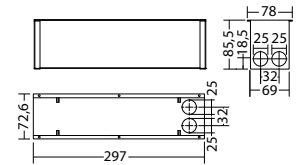

**Technical data**

<b>viewing distance:</b>	22 m	<b>Apparent power:</b>	4,5 VA
<b>Material:</b>	stainless steel brushed	<b>Inrush current:</b>	8 A / 50 $\mu$ s
<b>Illuminant:</b>	12 x 0,1W LED-module	<b>Protection class:</b>	I
<b>Nominal voltage AC:</b>	230V AC $\pm$ 10% 50/60 Hz	<b>Input terminals:</b>	2.5mm <sup>2</sup> feed through wiring
<b>Nominal current AC:</b>	20 mA	<b>Temperature ta:</b>	-15...+40 °C

**Articles**

<b>SNP 1116.2 E LED NE/SV</b>	
Colors	stainless steel
Art. no.	101241829

**recessed box for concrete ceiling inst.** Art. no. 100922436

recessed ceiling  
mounting

Light colour: 6500 K

Protection category:  
IP20