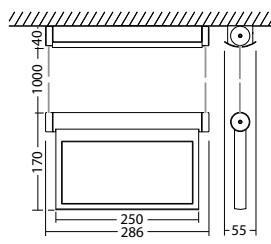

viewing distance:	22 m	Nominal current DC:	85 mA
Material:	stainless steel brushed	Protection class:	III
Illuminant:	12 x 0,1W LED-module	Input terminals:	2.5mm ² feed through wiring
Nominal voltage DC:	24 V ±20 %	Temperature ta:	-15...+40 °C

SNP 1116 S LED 24V			
Colors	stainless steel		
Art. no.	101328725		
cable suspension mounting	Light colour: 6500 K	Protection category: IP20	

Name	Accessories	Art. no.
Legend panel 1116.2 20mm - engraved	required	102002671
Legend panel 1116.2 PL / PR 20mm	required	101467858
Legend panel 1116.2 PL / wht 20mm	required	101467555
Legend panel 1116.2 PLO / PRO20mm	required	101468969
Legend panel 1116.2 PLO / wht20mm	required	101468666
Legend panel 1116.2 PLU / PRU20mm	required	101469070
Legend panel 1116.2 PLU / wht20mm	required	101468868
Legend panel 1116.2 PO / wht 20mm	required	101468464
Legend panel 1116.2 PR / wht 20mm	required	101467656
Legend panel 1116.2 PRO / wht20mm	required	101468565
Legend panel 1116.2 PRU / wht20mm	required	101468767
Legend panel 1116.2 PU / PU 20mm	required	101467757
Legend panel 1116.2 PU / wht 20mm	required	101467454
Legend panel 1116.2 PU upside-down	required	101470080
Piktogrammscheibe 1116.2 Sonderausführung	required	102162016
Seilset 3m, SNP 111x	optional	102384207
Seilset 5m, SNP 111x	optional	102384308