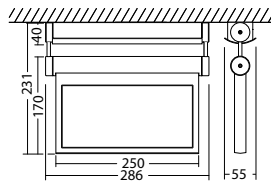

Articles

SNP 1116 D LED 24V			
Colors	stainless steel		
Art. no.	101328523		
wall or ceiling mounting	Light colour: 6500 K	Protection category: IP20