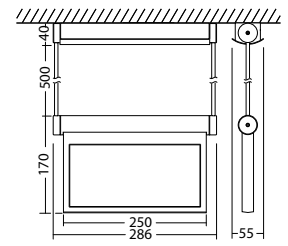

SNP 1116 P LED 24V			
Colors	stainless steel		
Art. no.	101328624		
pendulum mounting	Light colour: 6500 K	Protection category: IP20