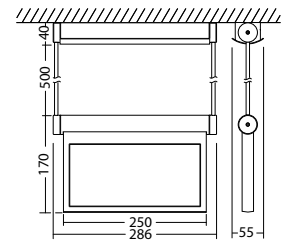

SNP 1116 P LED J/SV

Colors	stainless steel
Art. no.	100738540

pendulum mounting   Light colour: 6500 K   Protection category: IP20