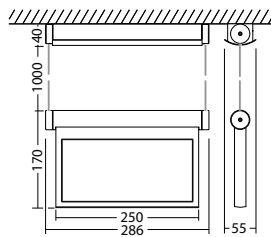

**SNP 1116 S LED J/SV**

Colors	stainless steel
Art. no.	101260926

cable suspension mounting Light colour: 6500 K Protection category: IP20

SNP 1116 Edge lights

For connection to JOKER-central battery systems