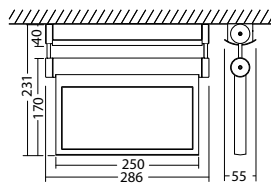

Articles

SNP 1116 D LED J/SV

Colors	stainless steel
Art. no.	101246071

wall or ceiling mounting   Light colour: 6500 K   Protection category: IP20