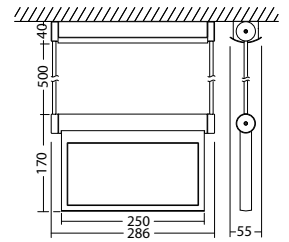

SNP 1116 P LED NE/SV

Colors	stainless steel
Art. no.	100738641

pendulum mounting   Light colour: 6500 K   Protection category: IP20