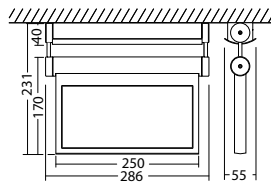

Articles

SNP 1116 D LED NE/SV

Colors	stainless steel
Art. no.	101242435

wall or ceiling mounting   Light colour: 6500 K   Protection category: IP20