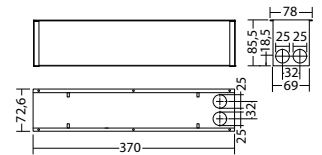

recessed box for concrete ceiling inst. Art. no. 100922537