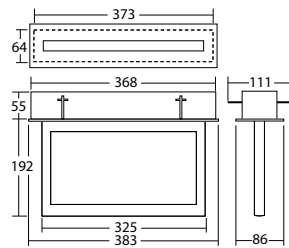

Articles

SNP 1118.2 E LED 24V	
Colors	stainless steel
Art. no.	101334785
recessed ceiling mounting	Light colour: 6500 K Protection category: IP20