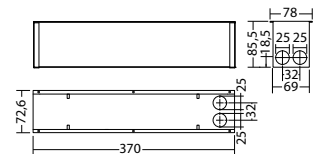

recessed box for concrete ceiling inst.

Art. no. 100922537