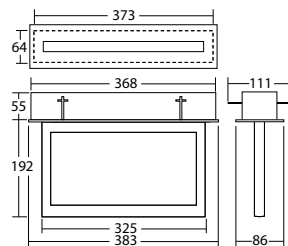

230V

SNP 1118.2 E Edge lights

J/SV

For connection to JOKER-central battery systems

High quality LED edge lights made of brushed stainless steel. Homogeneous illumination of the frameless, free hanging 20 mm acrylic legend panel by state-of-the-art LED technology.

Technical data

viewing distance:	30 m	Apparent power:	6,2 VA
Material:	stainless steel brushed	Effective power:	5,2 W
illuminant:	18 x 0,1W LED-module	Inrush current:	8 A / 50 µs
Nominal voltage AC:	230V ±10% 50/60 Hz	Protection class:	I
Nominal voltage DC:	176 - 264 V	Input terminals:	2.5mm² feed through wiring
Nominal current AC:	27 mA	Temperature ta:	-15...+40 °C
Nominal current DC:	22 mA		

Articles

SNP 1118.2 E LED J/SV

Colors stainless steel

Art. no. 101242334

recessed ceiling mounting

Light colour: 6500 K

Protection category: IP20

recessed box for concrete ceiling inst.

Art. no. 100922537

Name	Accessories	Art. no.
J - ET 9 / 24 SV -max.24VDC,320mAconst	Ersatzteil	101420267
LM 325x21,5 18/6,5K BU	Ersatzteil	101945481
Legend panel 1018 PL / PR 20mm	required	101457350
Legend panel 1018 PL wht 20mm	required	101463717
Legend panel 1018 PLO / PRO 20mm	required	100941836
Legend panel 1018 PLO / wht 20mm	required	100942240
Legend panel 1018 PLU / PRU 20mm	required	100941937
Legend panel 1018 PLU / wht 20mm	required	100942442
Legend panel 1018 PO / wht 20mm	required	100942038
Legend panel 1018 PR wht 20mm	required	101458360
Legend panel 1018 PRO / wht 20mm	required	100942139
Legend panel 1018 PRU / wht 20mm	required	100942341
Legend panel 1018 PU / PU 20mm	required	101457249
Legend panel 1018 PU / wht 20mm	required	101458259
recessed box for concrete ceiling inst.	optional	100922537

Info: When ordering an exit luminaire, the required pictogram with the corresponding arrow direction must be indicated.