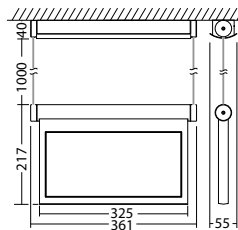

SNP 1118 S LED 24V

Colors	stainless steel		
Art. no.	101335088		
cable suspension mounting	Light colour: 6500 K	Protection category:	IP20