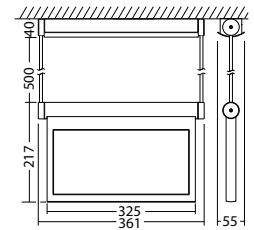

SNP 1118 P LED 24V

Colors	stainless steel		
Art. no.	101334987		
pendulum mounting	Light colour: 6500 K	Protection category:	IP20