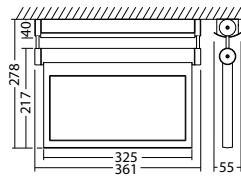

Articles

SNP 1118 D LED 24V

Colors	stainless steel		
Art. no.	101334886		
wall or ceiling mounting	Light colour: 6500 K	Protection category:	IP20