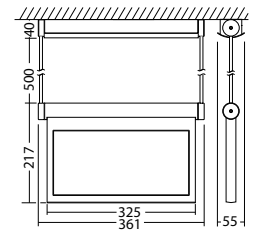

SNP 1118 P LED J/SV

Colors	stainless steel
Art. no.	100738843

pendulum mounting   Light colour: 6500 K   Protection category: IP20