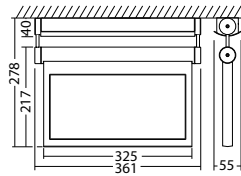

Articles

SNP 1118 D LED J/SV

Colors	stainless steel
Art. no.	101246273

wall or ceiling mounting   Light colour: 6500 K   Protection category: IP20