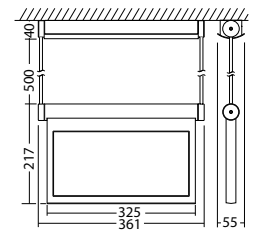

SNP 1118 P LED NE/SV	
Colors	stainless steel
Art. no.	100738944

pendulum mounting   Light colour: 6500 K   Protection category: IP20