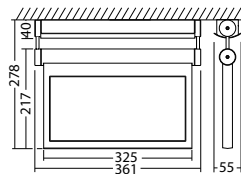

Articles

SNP 1118 D LED NE/SV	
Colors	stainless steel
Art. no.	101246374

wall or ceiling mounting   Light colour: 6500 K   Protection category: IP20