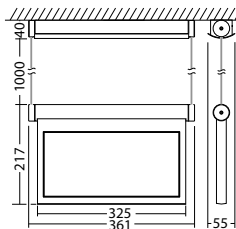

SNP 1118 S LED NE/SV	
Colors	stainless steel
Art. no.	101261229

cable suspension mounting   Light colour: 6500 K   Protection category: IP20