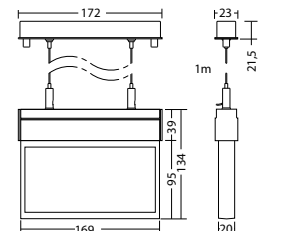

SNP 1214.1 S LED 24V	
Colors	Aluminium
Art. no.	102065622
cable suspension mounting	Protection category: IP40