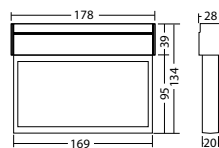

Articles

SNP 1214.1 LED 24V	
Colors	Aluminium
Art. no.	102065521
wall or ceiling mounting	Protection category: IP40