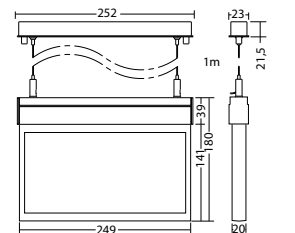

SNP 1216.1S LED 24V	
Colors	Aluminium
Art. no.	102065824
cable suspension mounting	Protection category: IP40