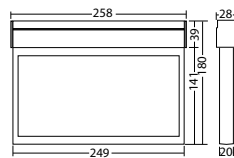

Articles

SNP 1216.1 LED 24V	
Colors	Aluminium
Art. no.	102065723
wall or ceiling mounting	Protection category: IP40