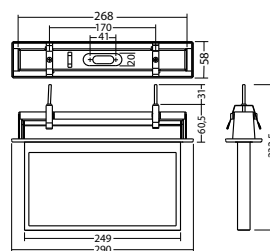

Technical data

viewing distance:	22 m	Nominal current DC:	75 mA
Material:	aluminium	Protection class:	III
Illuminant:	12 x 0,1W LED-module	Input terminals:	2.5mm ² feed through wiring
Nominal voltage DC:	24 V ±20 %	Temperature ta:	-15...+40 °C

Deckeneinbaukit für SNP 1216.1RAL 9016 Art. no. 102068147

optional

Name	Accessories	Art. no.
Legend panel 1216 PL / PR 20mm	required	101489278
Legend panel 1216 PL / wht 20mm	required	101488975
Legend panel 1216 PO / PO 20mm	required	101489480
Legend panel 1216 PO / wht 20mm	required	101489177
Legend panel 1216 PR / wht 20mm	required	101488874
Legend panel 1216 PU / PU 20mm	required	101489379
Legend panel 1216 PU / wht 20mm	required	101489076
Legend panel 1216 VKF 20mm custom design	required	101489682
recessed ceiling frame SNP 1216.1 RAL 9016	optional	102068147