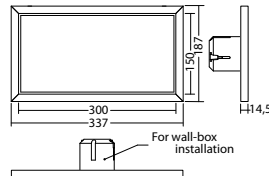

SNP 1530.1 WE LED 24V

Colors	RAL 7015	RAL 9016	RAL (special)
Art. no.	101349034	101348933	101349135

recessed wall mounting   Light colour: 6500 K   Protection category: IP40