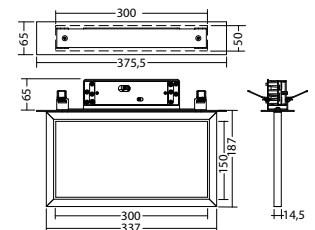

SNP 1530.1 E LED 24V

Colors	RAL 7015	RAL 9016	RAL (special)
Art. no.	101349337	101349236	101349438
recessed ceiling mounting	Light colour: 6500 K	Protection category: IP40