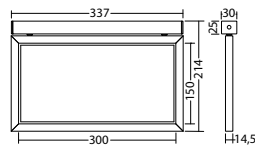

Articles

SNP 1530.1 D/WA LED 24V

Colors	RAL 7015	RAL 9016	RAL (special)
Art. no.	101348125	101348024	101348226
wall bracket or ceiling mounting	Light colour: 6500 K	Protection category: IP40