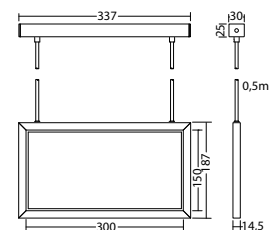

SNP 1530.1 P LED 24V

Colors	RAL 7015	RAL 9016	RAL (special)
Art. no.	101348731	101348630	101348832
pendulum mounting	Light colour: 6500 K	Protection category: IP40