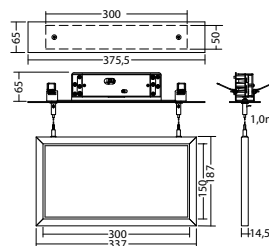

SNP 1530.1 ES LED 24V

Colors	RAL 9016
Art. no.	101349539
recessed cable suspension	Light colour: 6500 K
	Protection category: IP40