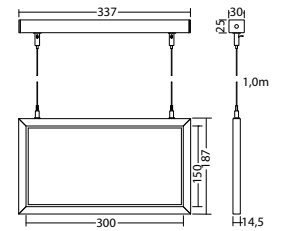

SNP 1530.1 S LED 24V

Colors	RAL 7015	RAL 9016	RAL (special)
Art. no.	101348428	101348327	101348529

cable suspension mounting   Light colour: 6500 K   Protection category: IP40