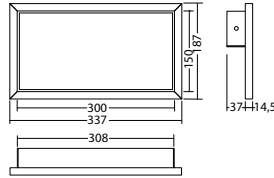

SNP 1530.1 PM LED 24V

Colors	RAL 7015	RAL 9016	RAL (special)
Art. no.	101347822	101347721	101347923

parallel wall mounting   Light colour: 6500 K   Protection category: IP40