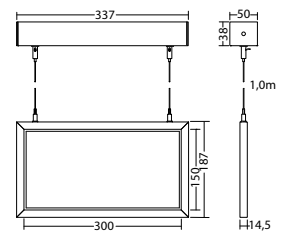

cable suspension mounting Light colour: 6500 K Protection category: IP40

Name	Accessories	Art. no.
		undefined
Blind cover 1530	required	100680643
J - ET 9 / 24 SV -max.24VDC,320mAconst	Ersatzteil	101420267
Legend panel 1530 PLO	required	101219294
Legend panel 1530 PLU	required	101222328
Legend panel 1530 PO	required	101219496
Legend panel 1530 PRO	required	101219395
Legend panel 1530 PRU	required	101222429
Legend panel SNP 1530 custom design	required	101224247
Legend panel for 1530 PL	required	100699538
Legend panel for 1530 PL - vertical	required	100700144
Legend panel for 1530 PL cantil, w/o logo	required	101221621
Legend panel for 1530 PL, without logo	required	101221015
Legend panel for 1530 PR	required	100699639
Legend panel for 1530 PR - vertical	required	101220510
Legend panel for 1530 PR cantil, w/o logo	required	101221722
Legend panel for 1530 PR, without logo	required	101221116
Legend panel for 1530 PU	required	100699740
Legend panel for 1530 PU - vertical	required	101220611
Legend panel for 1530 PU cantil, w/o logo	required	101221823
Legend panel for 1530 PU, without logo	required	101221217
Wireset 3m, SNP 101x,10x0,121x,15x0,72xx	optional	102384005
Wireset 5m, SNP 101x,10x0,121x,15x0,72xx	optional	102384106