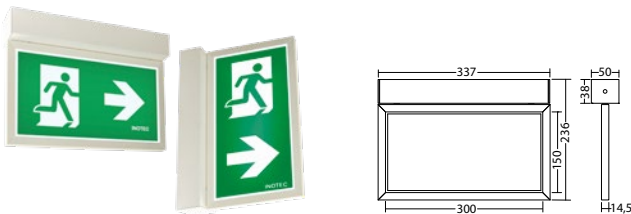

Articles

SNP 1530.1 D/WA LED J/SV

Colors	RAL 7015	RAL 9016	RAL (special)
Art. no.	101253448	101253347	101253549

wall bracket or ceiling mounting   Light colour: 6500 K   Protection category: IP40