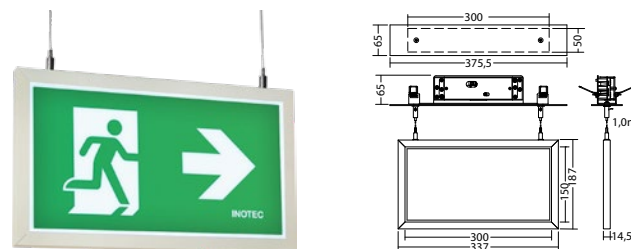

SNP 1530.1 ES LED J/SV

Colors	RAL 9016
Art. no.	101256074

recessed cable suspension   Light colour: 6500 K   Protection category: IP40