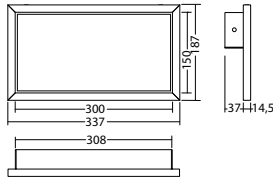

230V

SNP 1530.1 Straight-Line

J/SV

For connection to JOKER-central battery systems

SNP 1530.1 PM LED J/SV

Colors	RAL 7015	RAL 9016	RAL (special)
Art. no.	101252842	101252741	101252943

parallel wall mounting   Light colour: 6500 K   Protection category: IP40