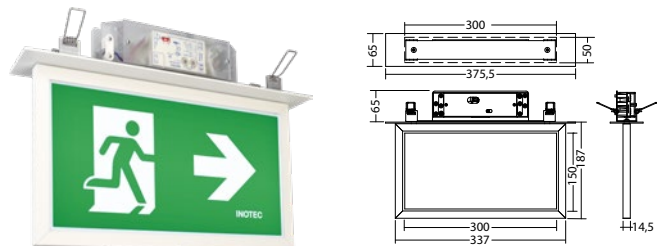

SNP 1530.1 E LED J/SV

Colors	RAL 7015	RAL 9016	RAL (special)
Art. no.	101255569	101255468	101255670

recessed ceiling mounting   Light colour: 6500 K   Protection category: IP40