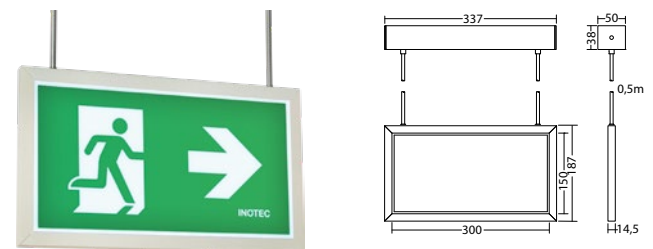

SNP 1530.1 P LED J/SV

Colors	RAL 7015	RAL 9016	RAL (special)
Art. no.	101254660	101254559	101254761

pendulum mounting   Light colour: 6500 K   Protection category: IP40