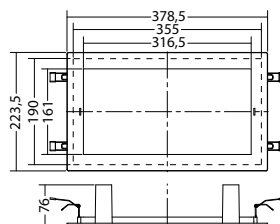

Frame for recessed ceilingmounting 2130 Art. no. 101428856