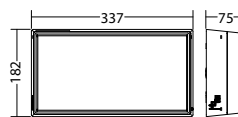

Single sided LED exit luminaire made of UV resistant, heat filament tested polycarbonate housing with optional side cable entry and comfortable installation space. Homogeneous illumination by state-of-the-art LED technology.

Technical data

viewing distance:	30 m
Material:	polycarbonate
illuminant:	4 x 1W LED-module
Nominal voltage DC:	24 V ±25 %
Nominal current DC:	210 mA

Protection class:	III
Input terminals:	2.5mm² feed through wiring
Temperature ta:	-15...+40 °C
Impact resistance:	IK05

Articles

SNP 2130 LED 24V		
Colors	-	Polycarbonat
Art. no.	102208492	101353579

SNP 2130 LED 24V		
Colors	-	Polycarbonat
Art. no.	102208492	101353680

wall mounting

Light colour: 6500 K

Protection category:
IP40

wall mounting

Light colour: 6500 K

Protection category:
IP65

Frame for recessed ceilingmounting 2130 Art. no. 101428856