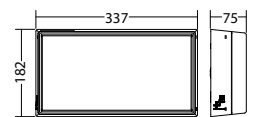

wall mounting

Light colour: 6500 K

Protection category:
IP65