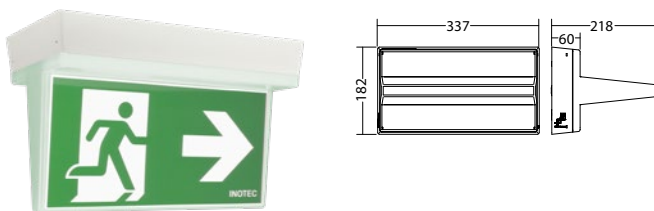

Articles

SNP 2230 LED J/SV	
Colors	Polycarbonat
Art. no.	101272242

ceiling mounting   Light colour: 6500 K   Protection category: IP40