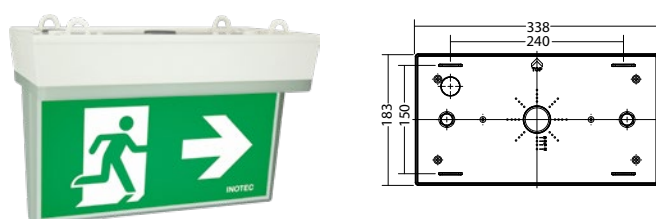

chain mounting adapter SN 2130   Art. no. 101428957