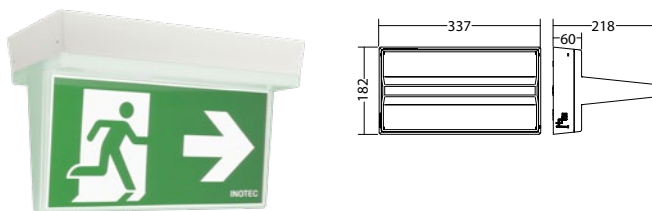

SNP 2230 LED J/SV	
Colors	Polycarbonat
Art. no.	101272545

ceiling mounting   Light colour: 6500 K   Protection category: IP65