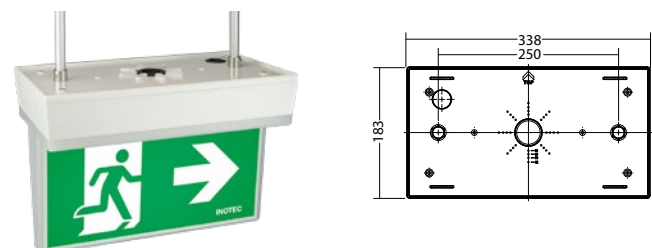

pendulum mounting adapter SN 2130   Art. no. 101429058