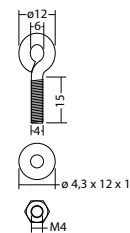

Ringbolts for SN 8500/24xx Art. no. 100912635