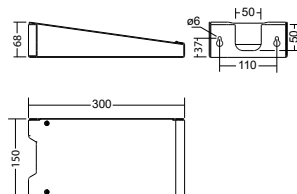

Wall bracket 2420/2435RAL 9016 Art. no. 104311069