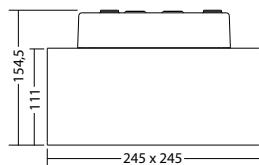

Articles

SNP 2420 FLD 230V	
Colors	Polycarbonat
Art. no.	101390258

ceiling mounting   Light colour: 6500 K   Protection category: IP54