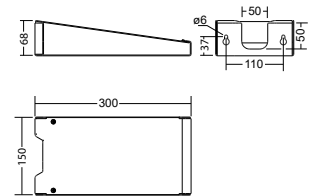

Four-sided emergency exit sign luminaire with anodized aluminium corner profile and multi-purpose installation box made of white UV- and filament resistant polycarbonate with optional side cable entry. Homogeneous pictogram illumination thanks to optimised LED technology with a luminance > 500 cd/m² and individually replaceable pictograms for each luminaire side.

Technical data

viewing distance:	20 m	Nominal current DC:	110 mA
Material:	polycarbonate	Protection class:	III
Illuminant:	1 x 1,8W LED-module	Input terminals:	2.5mm² feed through wiring
Nominal voltage DC:	24 V ±20 %	Temperature ta:	-15...+40 °C

Articles

SNP 2420 LED 24V			
Colors	Polycarbonat		
Art. no.	101359138		
ceiling mounting	Light colour: 6500 K	Protection category: IP54	

Wall bracket 2420/2435RAL 9016	Art. no. 104311069