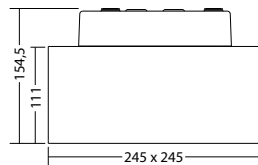

Four-sided emergency exit sign luminaire with anodized aluminium corner profile and multi-purpose installation box made of white UV- and filament resistant polycarbonate with optional side cable entry. Homogeneous pictogram illumination thanks to optimised LED technology with a luminance > 500 cd/m² and individually replaceable pictograms for each luminaire side.

Technical data

viewing distance:	20 m	Nominal current DC:	110 mA
Material:	polycarbonate	Protection class:	III
Illuminant:	1 x 1,8W LED-module	Input terminals:	2.5mm² feed through wiring
Nominal voltage DC:	24 V ±20 %	Temperature ta:	-15...+40 °C

Articles

SNP 2420 LED 24V			
Colors	Polycarbonat		
Art. no.	101359138		
ceiling mounting	Light colour: 6500 K	Protection category: IP54	

Wall bracket 2420/2435RAL 9016	Art. no. 104311069