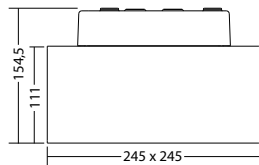

Articles

SNP 2420 LED J/SV

Colors	Polycarbonat
Art. no.	101273151

ceiling mounting   Light colour: 6500 K   Protection category: IP54