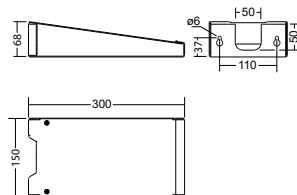

Wall bracket 2420/2435RAL 9016

Art. no. 104311069