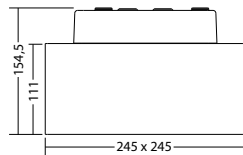

Articles

SNP 2420 LED J/SV

Colors	Polycarbonat	
Art. no.	101273151	
ceiling mounting	Light colour: 6500 K	Protection category: IP54