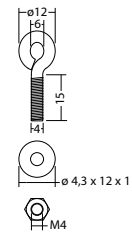

Ringbolts for SN 8500/24xx

Art. no. 100912635