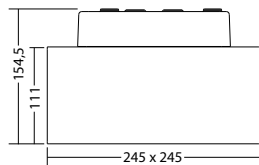

Articles

SNP 2420 LED NE/SV	
Colors	Polycarbonat
Art. no.	101273252

ceiling mounting   Light colour: 6500 K   Protection category: IP54