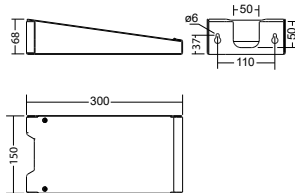

Wall bracket 2420/2435RAL 9016

Art. no. 104311069