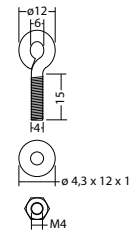

Ringbolts for SN 8500/24xx

Art. no. 100912635