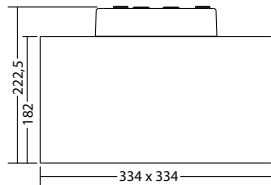

230V

SNP 2435 Four sided exit luminaires

For connection to FUSION central battery- or emergency power (NEA) systems

Four-sided emergency exit sign luminaire with anodized aluminium corner profile and multi-purpose installation box made of white UV- and filament resistant polycarbonate with optional side cable entry. Homogeneous pictogram illumination thanks to optimised LED technology with a luminance > 500 cd/m² and individually replaceable pictograms for each luminaire side.

Technical data

viewing distance:	35 m	Apparent power:	5,8 VA
Material:	polycarbonate	Effective power:	5,5 W
Illuminant:	1 x 3,5W LED-module	Inrush current:	6 A / 22 µs
Nominal voltage AC:	230V ±10% 50/60 Hz	Protection class:	II
Nominal voltage DC:	176 - 264 V	Input terminals:	2.5mm² feed through wiring
Nominal current AC:	25 mA	Temperature ta:	-15...+40 °C
Nominal current DC:	25 mA		

Articles

SNP 2435 FLD 230V

Colors Polycarbonat

Art. no. 101390359

ceiling mounting

Light colour: 6500 K

Protection category:
IP54

Ringbolts for SN 8500/24xx

Art. no. 100912635

Wall bracket 2420/2435RAL 9016

Art. no. 104311069