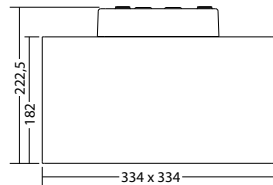

Articles

SNP 2435 LED 24V

Colors	Polycarbonat		
Art. no.	101359239		
ceiling mounting	Light colour: 6500 K	Protection category: IP54