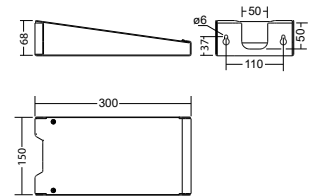

Wall bracket 2420/2435RAL 9016

Art. no. 104311069