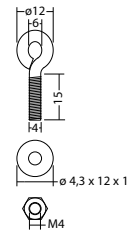

Ringbolts for SN 8500/24xx

Art. no. 100912635