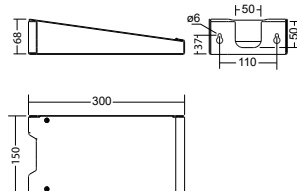

Wall bracket 2420/2435RAL 9016

Art. no. 104311069