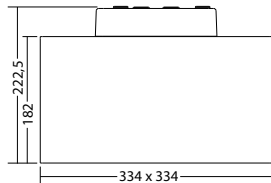

230V

SNP 2435 Four sided exit luminaires

J/SV

For connection to JOKER-central battery systems

Four-sided emergency exit sign luminaire with anodized aluminium corner profile and multi-purpose installation box made of white UV- and filament resistant polycarbonate with optional side cable entry. Homogeneous pictogram illumination thanks to optimised LED technology with a luminance > 500 cd/m² and individually replaceable pictograms for each luminaire side.

Technical data

viewing distance:	35 m	Apparent power:	7,6 VA
Material:	polycarbonate	Effective power:	5,7 W
Illuminant:	1 x 3,5W LED-module	Inrush current:	8 A / 50 µs
Nominal voltage AC:	230V ±10% 50/60 Hz	Protection class:	II
Nominal voltage DC:	176 - 264 V	Input terminals:	2.5mm² feed through wiring
Nominal current AC:	33 mA	Temperature ta:	-15...+40 °C
Nominal current DC:	25 mA		

Articles

SNP 2435 LED J/SV

Colors Polycarbonat

Art. no. 101273353

ceiling mounting

Light colour: 6500 K

Protection category:
IP54

Ringbolts for SN 8500/24xx

Art. no. 100912635

Wall bracket 2420/2435RAL 9016

Art. no. 104311069