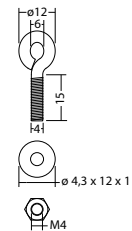

Ringbolts for SN 8500/24xx

Art. no. 100912635