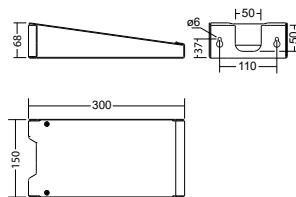

Wall bracket 2420/2435RAL 9016

Art. no. 104311069