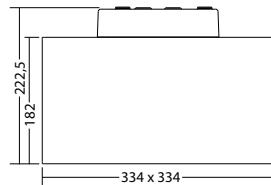

Articles

SNP 2435 LED NE/SV	
Colors	Polycarbonat
Art. no.	101273454

ceiling mounting   Light colour: 6500 K   Protection category: IP54