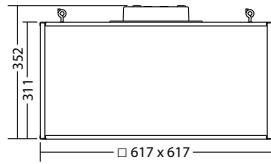

Articles

SNP 2460 K LED 24V/S			
Colors	Polycarbonat		
Art. no.	102307213		
chain mounting	Light colour: 4000 K	Protection category: IP54