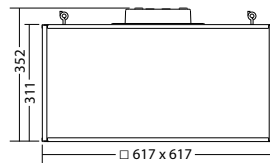

Articles

SNP 2460 K LED J/SV	
Colors	-
Art. no.	102302664

chain mounting   Light colour: 4000 K   Protection category: IP54