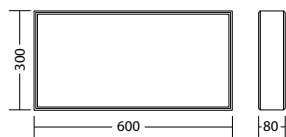

Articles

SNP 7183 LED NE/SV Art. no. 807 328

Wall mounting Light colour: 6500 K Protection category: IP40