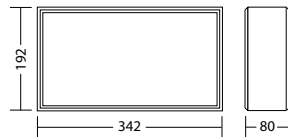

Articles

SNP 7188 FLD 230V	Art. no. 811 020
Wall mounting	Light colour: 6500 K Protection category: IP40