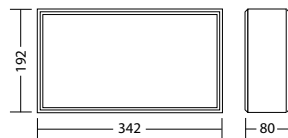

Articles

SNP 7188 LED J/SV	Art. no. 807 372
Wall mounting	Light colour: 6500 K Protection category: IP40