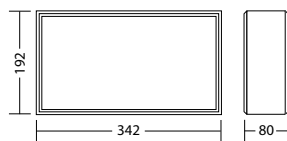

Articles

SNP 7188 LED NE/SV Art. no. 807 382

Wall mounting Light colour: 6500 K Protection category: IP40