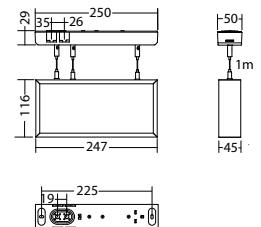

SNP 7220 S -03 AS2 FLD 230V	
Colors	Aluminium
Art. no.	102363793

cable suspension mounting   Light colour: 6500 K   Protection category: IP40