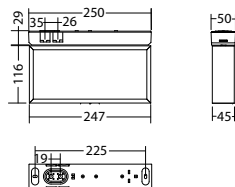

Articles

SNP 7220 D -03 AS2 FLD 230V	
Colors	Aluminium
Art. no.	102363692

ceiling mounting   Light colour: 6500 K   Protection category: IP40