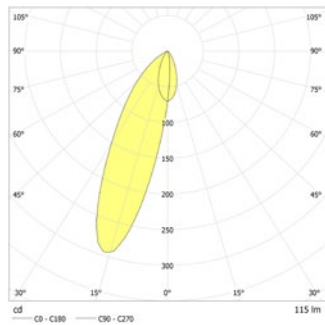

Double-sided exit sign luminaire made of high-quality aluminum profile. Especially flat design and an efficient and homogeneous illumination of the pictogram, using modern light guide technology. For easy and flexible installation, the cable entry is possible from the rear and from the side.

Incl. INOTEC Spot-Light 2 for illumination of highlighted areas.

Technical data

<b>viewing distance:</b>	20 m
<b>Material:</b>	aluminium
<b>illuminant:</b>	replaceable 12 x 0,1W + 1 x 1W LED-module
<b>Nominal voltage AC:</b>	230V ±10% 50/60 Hz
<b>Nominal voltage DC:</b>	176 - 264 V
<b>Nominal current AC:</b>	25 mA

<b>Nominal current DC:</b>	16 mA
<b>Apparent power:</b>	5,8 VA
<b>Effective power:</b>	3,6 W
<b>Inrush current:</b>	6 A / 34 µs
<b>Protection class:</b>	II
<b>Input terminals:</b>	2.5mm <sup>2</sup> feed through wiring
<b>Temperature ta:</b>	-15...+40 °C