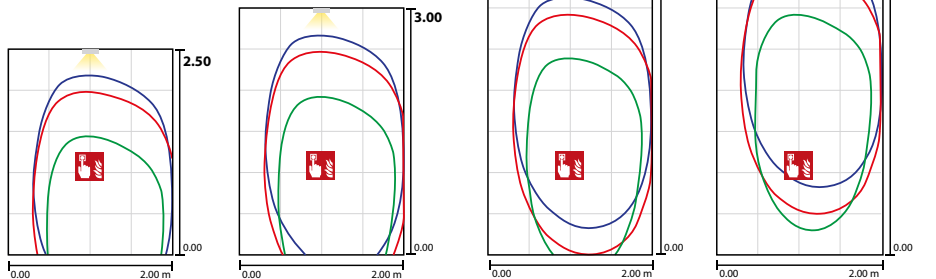

Double-sided exit sign luminaire made of high-quality aluminum profile. Especially flat design and an efficient and homogeneous illumination of the pictogram, using modern light guide technology. For easy and flexible installation, the cable entry is possible from the rear and from the side.

Incl. INOTEC Spot-Light 2 for illumination of highlighted areas.

Technical data

<b>viewing distance:</b>	20 m
<b>Material:</b>	aluminium
<b>illuminant:</b>	replaceable 12 x 0,1W + 1 x 1W LED-module
<b>Nominal voltage AC:</b>	230V ±10% 50/60 Hz
<b>Nominal voltage DC:</b>	176 - 264 V
<b>Nominal current AC:</b>	25 mA

<b>Nominal current DC:</b>	16 mA
<b>Apparent power:</b>	5,8 VA
<b>Effective power:</b>	3,6 W
<b>Inrush current:</b>	6 A / 34 µs
<b>Protection class:</b>	II
<b>Input terminals:</b>	2.5mm <sup>2</sup> feed through wiring
<b>Temperature ta:</b>	-15...+40 °C