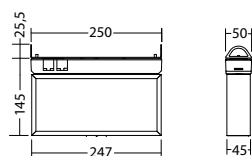

chain mounting adapter SNP 7220D

Art. no. 102369049