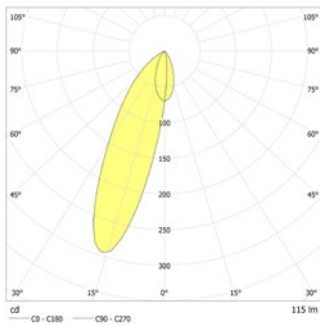

230V

SNP 7220-03 AS2 Aluminium luminaires

J/SV

For connection to JOKER-central battery systems

Double-sided exit sign luminaire made of high-quality aluminum profile. Especially flat design and an efficient and homogeneous illumination of the pictogram, using modern light guide technology. For easy and flexible installation, the cable entry is possible from the rear and from the side.

Incl. INOTEC Spot-Light 2 for illumination of highlighted areas.

Technical data

viewing distance:	20 m
Material:	aluminium
illuminant:	12 x 0,1W + 1 x 1W LED-module
Nominal voltage AC:	230V ±10% 50/60 Hz
Nominal voltage DC:	176 - 264 V
Nominal current AC:	21 mA
Nominal current DC:	17 mA

Apparent power:	4,9 VA
Effective power:	3,8 W
Inrush current:	6 A / 98 µs
Protection class:	II
Input terminals:	2.5mm² feed through wiring
Temperature ta:	-15...+40 °C

Articles

SNP 7220 D -03 AS2 LED J/SV

Colors	Aluminium
Art. no.	102364201

ceiling mounting   Light colour: 6500 K   Protection category: IP40

SNP 7220 S -03 AS2 LED J/SV

Colors	Aluminium
Art. no.	102364302

cable suspension mounting   Light colour: 6500 K   Protection category: IP40