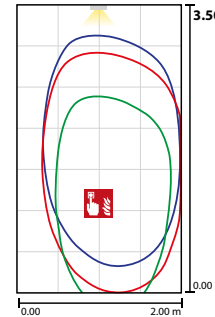

Incl. INOTEC Spot-Light 2 for illumination of highlighted areas.

**Technical data**

viewing distance:	20 m
Material:	aluminium
illuminant:	12 x 0,1W + 1 x 1W LED-module
Nominal voltage AC:	230V ±10% 50/60 Hz
Nominal voltage DC:	176 - 264 V
Nominal current AC:	21 mA
Nominal current DC:	17 mA

Apparent power:	4,9 VA
Effective power:	3,8 W
Inrush current:	6 A / 98 µs
Protection class:	II
Input terminals:	2.5mm ² feed through wiring
Temperature ta:	-15...+40 °C

**Articles****SNP 7220 D -03 AS2 LED J/SV**