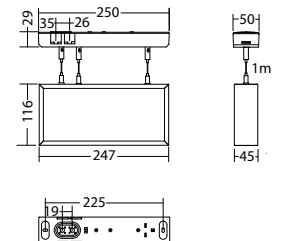

SNP 7220 S -03 AS2 LED J/SV

Colors	Aluminium
Art. no.	102364302

cable suspension mounting   Light colour: 6500 K   Protection category: IP40