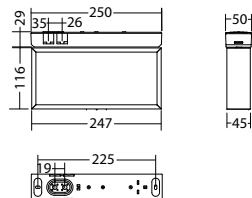

Articles

SNP 7220 D -03 AS2 LED J/SV

Colors	Aluminium
Art. no.	102364201

ceiling mounting   Light colour: 6500 K   Protection category: IP40