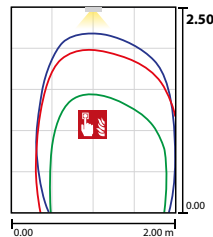

Incl. INOTEC Spot-Light 2 for illumination of highlighted areas.

**Technical data**

viewing distance:	20 m
Material:	aluminium
illuminant:	12 x 0,1W + 1 x 1W LED-module
Nominal voltage AC:	230V ±10% 50/60 Hz
Nominal voltage DC:	176 - 264 V
Nominal current AC:	21 mA
Nominal current DC:	17 mA

Apparent power:	4,9 VA
Effective power:	3,8 W
Inrush current:	6 A / 98 µs
Protection class:	II
Input terminals:	2.5mm ² feed through wiring
Temperature ta:	-15...+40 °C

**Articles****SNP 7220 D -03 AS2 LED J/SV**