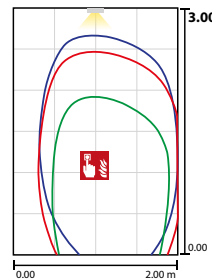

230V**SNP 7220-03 AS2 Aluminium luminaires****J/SV**

For connection to JOKER-central battery systems

Double-sided exit sign luminaire made of high-quality aluminum profile. Especially flat design and an efficient and homogeneous illumination of the pictogram, using modern light guide technology. For easy and flexible installation, the cable entry is possible from the rear and from the side.

Incl. INOTEC Spot-Light 2 for illumination of highlighted areas.

**Technical data**

viewing distance:	20 m
Material:	aluminium
illuminant:	12 x 0,1W + 1 x 1W LED-module
Nominal voltage AC:	230V ±10% 50/60 Hz
Nominal voltage DC:	176 - 264 V
Nominal current AC:	21 mA
Nominal current DC:	17 mA

Apparent power:	4,9 VA
Effective power:	3,8 W
Inrush current:	6 A / 98 µs
Protection class:	II
Input terminals:	2.5mm ² feed through wiring
Temperature ta:	-15...+40 °C

**Articles****SNP 7220 D -03 AS2 LED J/SV**