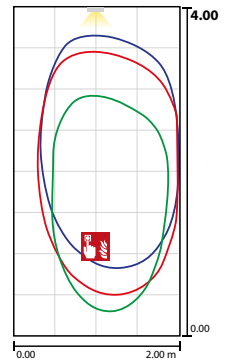

230V**SNP 7220-03 AS2 Aluminium luminaires****J/SV**

For connection to JOKER-central battery systems

Double-sided exit sign luminaire made of high-quality aluminum profile. Especially flat design and an efficient and homogeneous illumination of the pictogram, using modern light guide technology. For easy and flexible installation, the cable entry is possible from the rear and from the side.

Incl. INOTEC Spot-Light 2 for illumination of highlighted areas.

**Technical data**

viewing distance:	20 m
Material:	aluminium
illuminant:	12 x 0,1W + 1 x 1W LED-module
Nominal voltage AC:	230V ±10% 50/60 Hz
Nominal voltage DC:	176 - 264 V
Nominal current AC:	21 mA
Nominal current DC:	17 mA

Apparent power:	4,9 VA
Effective power:	3,8 W
Inrush current:	6 A / 98 µs
Protection class:	II
Input terminals:	2.5mm ² feed through wiring
Temperature ta:	-15...+40 °C

**Articles****SNP 7220 D -03 AS2 LED J/SV**