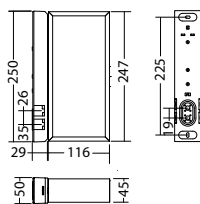

SNP 7220 WA LED 24V	
Colors	Aluminium
Art. no.	101960437
wall bracket mounting	Light colour: 6500 K Protection category: IP40