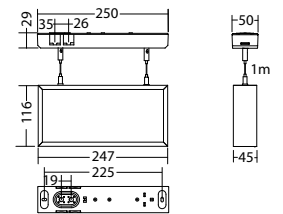

SNP 7220 S LED 24V	
Colors	Aluminium
Art. no.	101959629
cable suspension mounting	Light colour: 6500 K Protection category: IP40