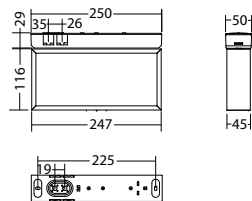

Articles

SNP 7220 D LED 24V	
Colors	Aluminium
Art. no.	101959427
ceiling mounting	Light colour: 6500 K Protection category: IP40