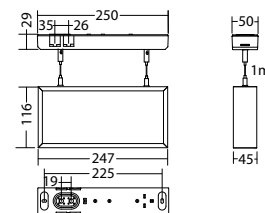

SNP 7220 S LED J/SV

Colors	Aluminium
Art. no.	102045313

cable suspension mounting   Light colour: 6500 K   Protection category: IP40