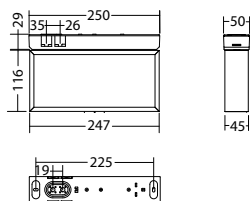

Articles

SNP 7220 D LED J/SV

Colors	Aluminium
Art. no.	102045212

ceiling mounting   Light colour: 6500 K   Protection category: IP40