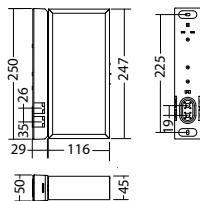

SNP 7220 WA LED J/SV

Colors	Aluminium
Art. no.	101955787

wall bracket mounting   Light colour: 6500 K   Protection category: IP40