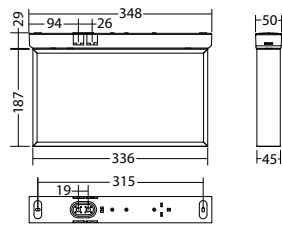

Articles

SNP 7235 D LED 24V	
Colors	Aluminium
Art. no.	101960033

ceiling mounting   Light colour: 6500 K   Protection category: IP40