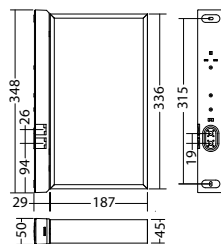

SNP 7235 WA LED 24V	
Colors	Aluminium
Art. no.	101960538

wall bracket mounting   Light colour: 6500 K   Protection category: IP40