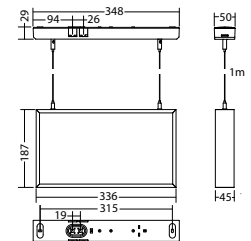

Double-sided exit sign luminaire made of high-quality aluminum profile. Especially flat design and an efficient and homogeneous illumination of the pictogram, using modern light guide technology. For easy and flexible installation, the cable entry is possible from the rear and from the side.

Technical data

viewing distance:	35 m
Material:	aluminium
illuminant:	18 x 0,1W LED-module
Nominal voltage DC:	24 V ±25 %

Nominal current DC:	115 mA
Protection class:	III
Input terminals:	2.5mm ² feed through wiring
Temperature ta:	-15...+40 °C

SNP 7235 WA LED 24V	
Colors	Aluminium
Art. no.	101960538

wall bracket mounting Light colour: 6500 K Protection category: IP40

SNP 7235 Aluminium luminaires

For connection to INOTEC systems with 24V circuits