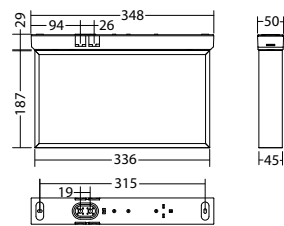

Articles

SNP 7235 D LED J/SV

Colors	Aluminium
Art. no.	101955383

ceiling mounting   Light colour: 6500 K   Protection category: IP40