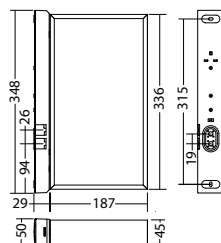

SNP 7235 WA LED J/SV

Colors	Aluminium
Art. no.	101955888

wall bracket mounting   Light colour: 6500 K   Protection category: IP40