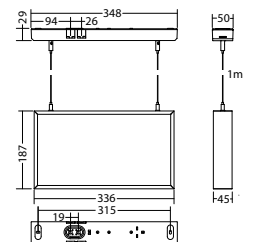

SNP 7235 S LED J/SV

Colors	Aluminium
Art. no.	101955585

cable suspension mounting   Light colour: 6500 K   Protection category: IP40