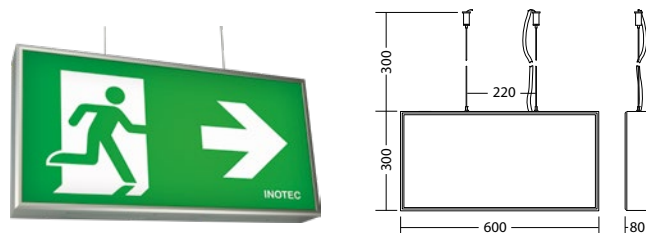

SNP 7283 S LED NE/SV

Art. no. 807 529

Cable suspension mounting Light colour: 6500 K Protection category: IP40