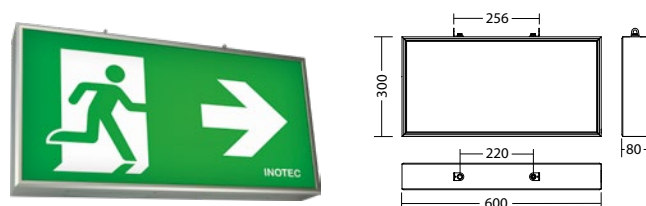

SNP 7283 K LED NE/SV

Art. no. 807 650

Chain mounting Light colour: 6500 K Protection category: IP40