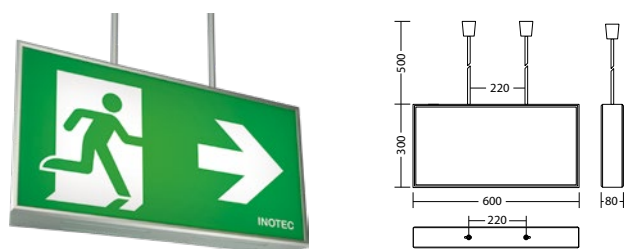

SNP 7283 P LED NE/SV

Art. no. 807 647

Pendulum mounting Light colour: 6500 K Protection category: IP40