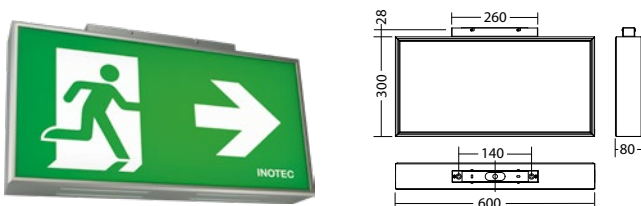

Articles

SNP 7283 D LED NE/SV

Art. no. 807 641

Ceiling mounting Light colour: 6500 K Protection category: IP40