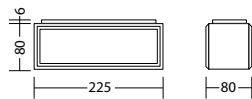

Articles

SNP 7284 D LED 24V	Art. no. 810 042
Ceiling mounting	Light colour: 6500 K Protection category: IP40