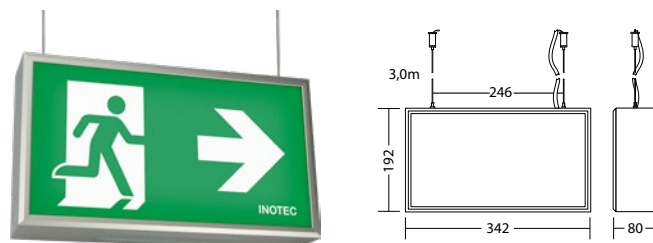

SNP 7288 S FLD 230V Art. no. 811 022

Cable suspension mounting Light colour: 6500 K Protection category: IP40