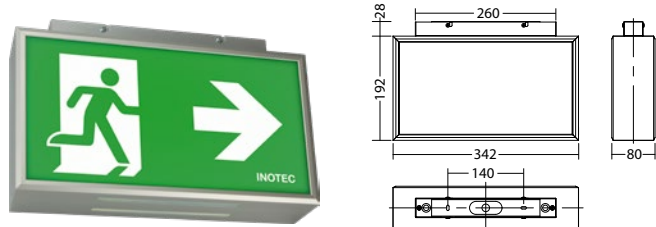

Articles

SNP 7288 D FLD 230V Art. no. 811 021

Ceiling mounting Light colour: 6500 K Protection category: IP40