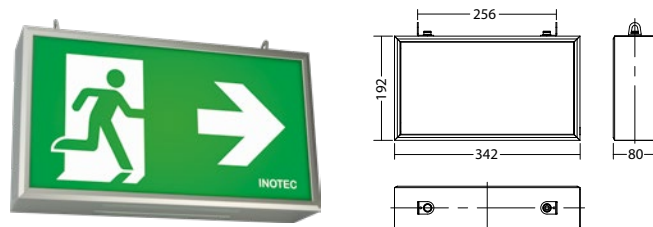

SNP 7288 K FLD 230V Art. no. 811 025

Chain mounting Light colour: 6500 K Protection category: IP40