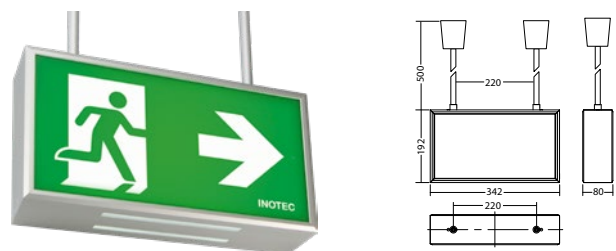

SNP 7288 P FLD 230V Art. no. 811 024

Pendulum mounting Light colour: 6500 K Protection category: IP40