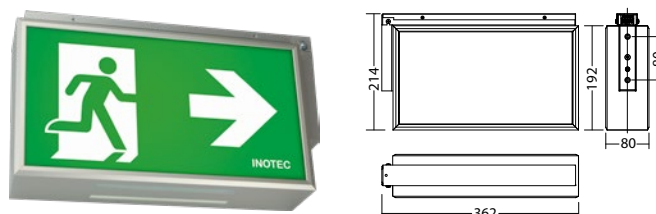

SNP 7288 WA FLD 230V Art. no. 811 023

Wall bracket mounting Light colour: 6500 K Protection category: IP40