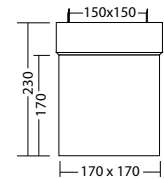

SNP 7460 K LED 24V Art. no. 810 090

Chain mounting   Light colour: 6500 K   Protection category: IP40