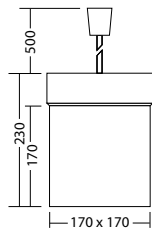

SNP 7460 P LED 24V Art. no. 810 089

Pendulum mounting   Light colour: 6500 K   Protection category: IP40