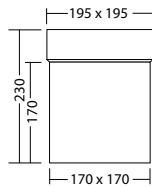

Articles

SNP 7460 D LED 24V Art. no. 810 071

Wall or ceiling mounting   Light colour: 6500 K   Protection category: IP40