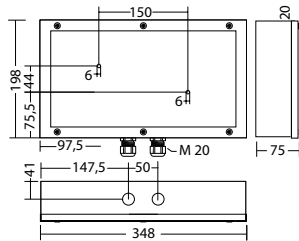

Articles

SNP 808 FLD 230V

Colors	stainless steel	HWF 7015	RAL 7015	RAL 9016	HWF 9016	HWF (special)
Art. no.	101377629	102269120	101378033	101377932	101377730	101377831
wall mounting		Light colour: 6500 K			Protection category: IP65