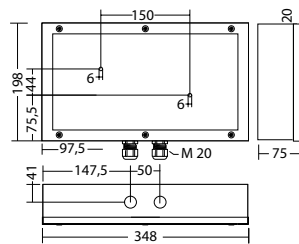

Makrolon pictogram for high impact resistance IK10+ (50 joules) available as an option.

**Technical data**

viewing distance:	30 m
Material:	stainless steel brushed
illuminant:	2 x 1W LED-module
Nominal voltage AC:	230V $\pm 10\%$ 50/60 Hz
Nominal voltage DC:	176 - 264 V
Nominal current AC:	27 mA
Nominal current DC:	18 mA

Apparent power:	6,1 VA
Effective power:	5,1 W
Inrush current:	8 A / 50 μs
Protection class:	I
Input terminals:	2.5mm ² feed through wiring
Temperature ta:	-15...+40 °C
Impact resistance:	IK10

Articles

SNP 808 LED J/SV						
Colors	stainless steel	HWF 9016	RAL 7015	RAL 9016	HWF (special)	RAL (special)
Art. no.	101313567	101313769	101314072	101313971	101313870	101314173
wall mounting			Light colour: 6500 K		Protection category: IP65	