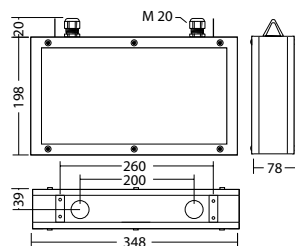

230V

SNP 828 Stainless steel luminaires

For connection to FUSION central battery- or emergency power (NEA) systems

Double-sided emergency exit luminaires made of robust, brushed stainless steel with high protection category. Homogeneous illumination by state-of-the-art LED technology with a luminance of $>500\text{cd/m}^2$. Suitable for use in food industry or food processing plants with high demands on product hygiene.

Technical data

viewing distance:	30 m
Material:	stainless steel brushed
Illuminant:	4 x 1W LED-module
Nominal voltage AC:	230V $\pm$10% 50/60 Hz
Nominal voltage DC:	176 - 264 V
Nominal current AC:	27 mA
Nominal current DC:	28 mA

Apparent power:	6,3 VA
Effective power:	6,0 W
Inrush current:	6 A / 22 μs
Protection class:	I
Input terminals:	2.5mm² feed through wiring
Temperature ta:	-15...+40 °C

Articles

SNP 828 K FLD 230V						
Colors	stainless steel	HWF 7015	RAL 7015	RAL 9016	HWF 9016	HWF (special)
Art. no.	101378235	102269322	101378639	101378538	101378336	101378437
chain mounting		Light colour: 6500 K		Protection category: IP65		

SNP 828 WA FLD 230V						
Colors	stainless steel	HWF 9016	RAL 7015	RAL 9016	HWF (special)	RAL (special)
Art. no.	101378841	101378942	101379245	101379144	101379043	101379346
wall bracket mounting		Light colour: 6500 K		Protection category: IP65