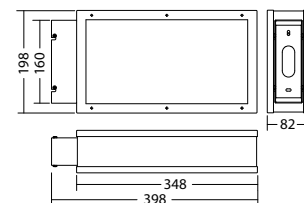

230V

SNP 828 Stainless steel luminaires

For connection to FUSION central battery- or emergency power (NEA) systems

Double-sided emergency exit luminaires made of robust, brushed stainless steel with high protection category. Homogeneous illumination by state-of-the-art LED technology with a luminance of $>500\text{cd/m}^2$. Suitable for use in food industry or food processing plants with high demands on product hygiene.

Technical data

viewing distance:	30 m
Material:	stainless steel brushed
Illuminant:	4 x 1W LED-module
Nominal voltage AC:	230V $\pm$10% 50/60 Hz
Nominal voltage DC:	176 - 264 V
Nominal current AC:	27 mA
Nominal current DC:	28 mA

Apparent power:	6,3 VA
Effective power:	6,0 W
Inrush current:	6 A / 22 μs
Protection class:	I
Input terminals:	2.5mm² feed through wiring
Temperature ta:	-15...+40 °C

Articles

SNP 828 K FLD 230V						
Colors	stainless steel	HWF 7015	RAL 7015	RAL 9016	HWF 9016	HWF (special)
Art. no.	101378235	102269322	101378639	101378538	101378336	101378437
chain mounting		Light colour: 6500 K		Protection category: IP65		

SNP 828 WA FLD 230V						
Colors	stainless steel	HWF 9016	RAL 7015	RAL 9016	HWF (special)	RAL (special)
Art. no.	101378841	101378942	101379245	101379144	101379043	101379346
wall bracket mounting		Light colour: 6500 K		Protection category: IP65