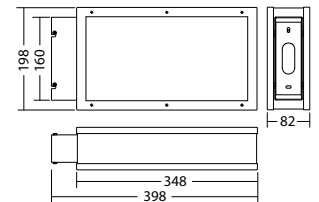

230V

SNP 828 Stainless steel luminaires

J/SV

For connection to JOKER-central battery systems

Double-sided emergency exit luminaires made of robust, brushed stainless steel with high protection category. Homogeneous illumination by state-of-the-art LED technology with a luminance of $>500\text{cd/m}^2$. Suitable for use in food industry or food processing plants with high demands on product hygiene.

Technical data

viewing distance:	30 m
Material:	stainless steel brushed
illuminant:	4 x 1W LED-module
Nominal voltage AC:	230V $\pm$10% 50/60 Hz
Nominal voltage DC:	176 - 264 V
Nominal current AC:	36 mA
Nominal current DC:	32 mA

Apparent power:	8,3 VA
Effective power:	7,4 W
Inrush current:	8 A / 50 μs
Protection class:	I
Input terminals:	2.5mm² feed through wiring
Temperature ta:	-15...+40 °C

Articles

SNP 828 K LED J/SV

Colors	stainless steel	HWF 9016	RAL 7015	RAL 9016	HWF (special)	RAL (special)
Art. no.	101315688	101315890	101316193	101316092	101315991	101316294
chain mounting	Light colour: 6500 K		Protection category: IP65			

SNP 828 WA LED J/SV

Colors	stainless steel	HWF 9016	RAL 7015	RAL 9016	HWF (special)	RAL (special)
Art. no.	100796841	100797043	101317611	101317510	100797144	101317712
wall bracket mounting	Light colour: 6500 K		Protection category: IP65