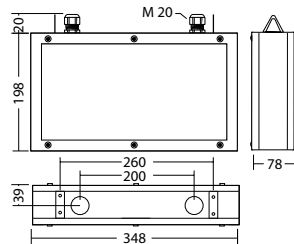

230V

SNP 828 Stainless steel luminaires

J/SV

For connection to JOKER-central battery systems

Double-sided emergency exit luminaires made of robust, brushed stainless steel with high protection category. Homogeneous illumination by state-of-the-art LED technology with a luminance of $>500\text{cd/m}^2$. Suitable for use in food industry or food processing plants with high demands on product hygiene.

Technical data

viewing distance:	30 m
Material:	stainless steel brushed
illuminant:	4 x 1W LED-module
Nominal voltage AC:	230V $\pm$10% 50/60 Hz
Nominal voltage DC:	176 - 264 V
Nominal current AC:	36 mA
Nominal current DC:	32 mA

Apparent power:	8,3 VA
Effective power:	7,4 W
Inrush current:	8 A / 50 μs
Protection class:	I
Input terminals:	2.5mm² feed through wiring
Temperature ta:	-15...+40 °C

Articles

SNP 828 K LED J/SV

Colors	stainless steel	HWF 9016	RAL 7015	RAL 9016	HWF (special)	RAL (special)
Art. no.	101315688	101315890	101316193	101316092	101315991	101316294
chain mounting	Light colour: 6500 K		Protection category: IP65			

SNP 828 WA LED J/SV

Colors	stainless steel	HWF 9016	RAL 7015	RAL 9016	HWF (special)	RAL (special)
Art. no.	100796841	100797043	101317611	101317510	100797144	101317712
wall bracket mounting	Light colour: 6500 K		Protection category: IP65