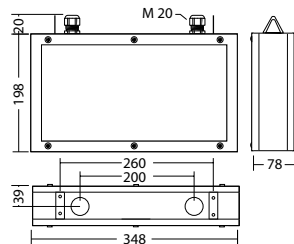

Articles

SNP 828 K LED NE/SV

Colors	stainless steel	RAL 7015	RAL 9016	HWF 7015
Art. no.	101316395	100796336	100796235	101316496

chain mounting   Light colour: 6500 K   Protection category: IP65