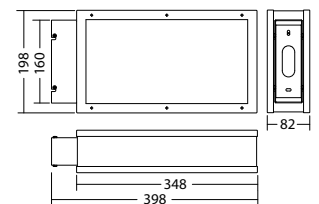

**Technical data**

viewing distance:	30 m
Material:	stainless steel brushed
illuminant:	4 x 1W LED-module
Nominal voltage AC:	230V AC $\pm 10\%$ 50/60 Hz
Nominal current AC:	36 mA
Apparent power:	8,3 VA

Effective power:	7,4 W
Inrush current:	8 A / 50 μs
Protection class:	I
Input terminals:	2.5mm ² feed through wiring
Temperature ta:	-15...+40 °C

Articles**SNP 828 K LED NE/SV**

Colors	stainless steel	RAL 7015	RAL 9016	HWF 7015
Art. no.	101316395	100796336	100796235	101316496

chain mounting Light colour: 6500 K Protection category: IP65

**SNP 828 WA LED NE/SV**

Colors	stainless steel	RAL 7015	RAL 9016
Art. no.	101317914	101318116	101318015

wall bracket mounting Light colour: 6500 K Protection category: IP65