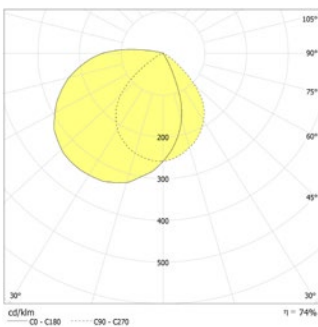

Material:	polycarbonate	Nominal current DC:	150 mA
Illuminant:	3 x 1W LED-module	Protection class:	III
Luminous flux:	210 lm	Input terminals:	2.5mm ² feed through wiring
Nominal voltage DC:	24 V ±20 %	Temperature ta:	-15...+40 °C