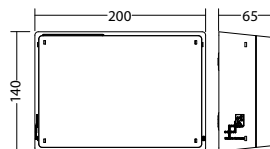

Articles

SN 2100 LED 24V

Colors	Polycarbonat	RAL (special)
Art. no.	101339435	101339536

ceiling mounting   Light colour: 6500 K   Protection category: IP40