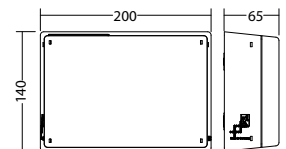

SN 2100 LED 24V

Colors	Polycarbonat	RAL (special)
Art. no.	101339738	101339839

ceiling mounting   Light colour: 6500 K   Protection category: IP65