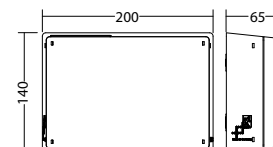

SN 2100 TB LED J/SV

Colors	Polycarbonat
Art. no.	100748442

ceiling mounting   Light colour: 6500 K   Protection category: IP65