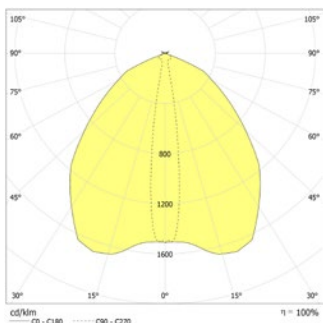

230V

**SN 2100 TB** Polycarbonate luminaires

J/SV

For connection to JOKER-central battery systems

Universal LED downlight for mounting height up to 18m, ideal for illumination of 3m – 4m wide escape routes. UV resistant, heat filament tested polycarbonate housing with optional side cable entry and comfortable installation space.

**Technical data**

<b>Material:</b>	polycarbonate	<b>Apparent power:</b>	8,3 VA
<b>Illuminant:</b>	4 x 1W LED-module	<b>Effective power:</b>	7,4 W
<b>Luminous flux:</b>	329 lm	<b>Inrush current:</b>	8 A / 50 µs
<b>Nominal voltage AC:</b>	230V ±10% 50/60 Hz	<b>Protection class:</b>	II
<b>Nominal voltage DC:</b>	176 - 264 V	<b>Input terminals:</b>	2.5mm <sup>2</sup> feed through wiring
<b>Nominal current AC:</b>	36 mA	<b>Temperature ta:</b>	-15...+40 °C
<b>Nominal current DC:</b>	32 mA	<b>Impact resistance:</b>	IK06

Ceiling mounting: Minimum illumination 1.0lx (middle of escape route), Maintenance factor 0.8

Mounting height [m]	Beam diameter [m]	Beam diameter [m]	Maximum escape route width for area illumination with 1.25lx
8.0	7.1	18.0	3m
9.0	7.6	20.5	
10.0	8.0	21.6	
11.0	8.2	22.5	4m
12.0	7.0	21.1	
13.0	7.1	22.2	
14.0	7.1	22.6	3.5m
15.0	7.0	23.3	
16.0	7.4	24.6	
17.0	6.8	24.7	
18.0	6.4	24.6	