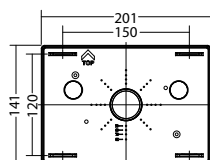

chain mounting adapter SN 2100

Art. no. 100923042

Name	Accessories	Art. no.
J - ET 9 / 24 SV -max.24VDC,320mAconst	Ersatzteil	101420267
LED replacement kit SN 2100 TB	Ersatzteil	101944471
chain mounting adapter SN 2100	optional	100923042
clear cover SN 2100 LED	Ersatzteil	100612541