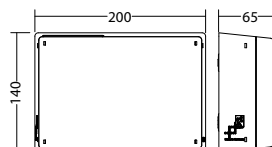

Articles

SN 2100 TB LED J/SV

Colors	Polycarbonat
Art. no.	101269010

ceiling mounting   Light colour: 6500 K   Protection category: IP40