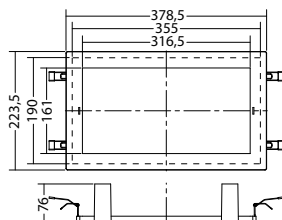

Frame for recessed ceilingmounting 2130   Art. no. 101428856

Subject to technical changes! Due to component tolerances measured values may vary!

www.inotec-licht.de

2023.10.21