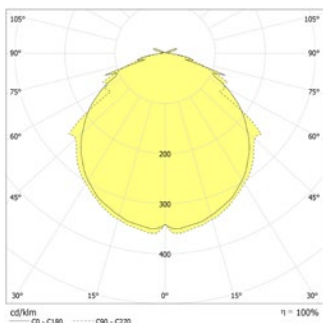

230V

SN 2130 Polycarbonate luminaires

J/SV

For connection to JOKER-central battery systems

Universal LED downlight ideal for escape route illumination. UV resistant, heat filament tested polycarbonate housing with optional side cable entry and comfortable installation space.

Technical data

Material:	polycarbonate
Illuminant:	4 x 1W LED-module
Luminous flux:	347 lm
Nominal voltage AC:	230V ±10% 50/60 Hz
Nominal voltage DC:	176 - 264 V
Nominal current AC:	36 mA
Nominal current DC:	32 mA

Apparent power:	8,3 VA
Effective power:	7,4 W
Inrush current:	8 A / 50 µs
Protection class:	II
Input terminals:	2.5mm² feed through wiring
Temperature ta:	-15...+40 °C

Ceiling mounting: Minimum illumination 1.0lx (middle of escape route), Maintenance factor 0.8

Distance [m]	2.5	3.7	10.3	9.9	4.0
2.5	3.7	10.3	9.9	4.0	
3.0	4.1	10.6	10.8	4.3	
4.0	4.9	11.2	12.0	4.6	
5.0	4.9	13.0	12.8	4.8	
6.0	4.8	13.9	13.3	4.7	
7.0	4.5	14.0	13.6	4.4	
8.0	3.9	13.9	13.5	3.8	
9.0	3.0	13.5	13.1	2.8	

Minimum illumination 1.0lx (area illumination), Maintenance factor 0.8

Distance [m]	2.5	2.7	8.4	8.5	2.7
2.5	2.7	8.4	8.5	2.7	
3.0	2.9	9.1	9.2	2.9	
4.0	3.0	10.4	10.5	3.0	
5.0	3.0	11.5	11.6	3.0	
6.0	3.0	12.3	12.4	3.0	
7.0	3.2	12.5	12.6	3.2	
8.0	3.1	12.5	12.6	3.1	
9.0	2.8	12.2	12.1	2.8	
10.0	2.3	12.0	12.1	2.3	

Articles

SN 2130 LED J/SV

Colors	Polycarbonat
Art. no.	101271030

ceiling mounting   Light colour: 6500 K   Protection category: IP40

SN 2130 LED J/SV

Colors	Polycarbonat
Art. no.	101271333

ceiling mounting   Light colour: 6500 K   Protection category: IP65

Frame for recessed ceilingmounting 2130   Art. no. 101428856

Subject to technical changes! Due to component tolerances measured values may vary!

www.inotec-licht.de

2023.10.21