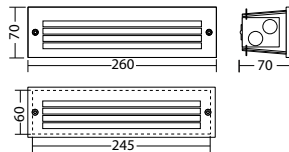

### Technical data

<b>Material:</b>	die-cast aluminium	<b>Nominal current DC:</b>	175 mA
<b>Illuminant:</b>	18 x 0,15W LED-module	<b>Protection class:</b>	III
<b>Luminous flux:</b>	60 lm	<b>Input terminals:</b>	2.5mm <sup>2</sup> feed through wiring
<b>Nominal voltage DC:</b>	24 V ±25 %	<b>Temperature ta:</b>	-15...+40 °C

### Articles

SN 6114.1 LED 24V			SN 6114.1 LED 24V		
Colors	RAL 9005	RAL (special)	Colors	RAL 9005	RAL (special)
Art. no.	104434644	104434745	Art. no.	104435856	104435957
recessed wall or stair mounting	Light colour: 3000 K	Protection category: IP54	recessed wall or stair mounting	Light colour: 4000 K	Protection category: IP54